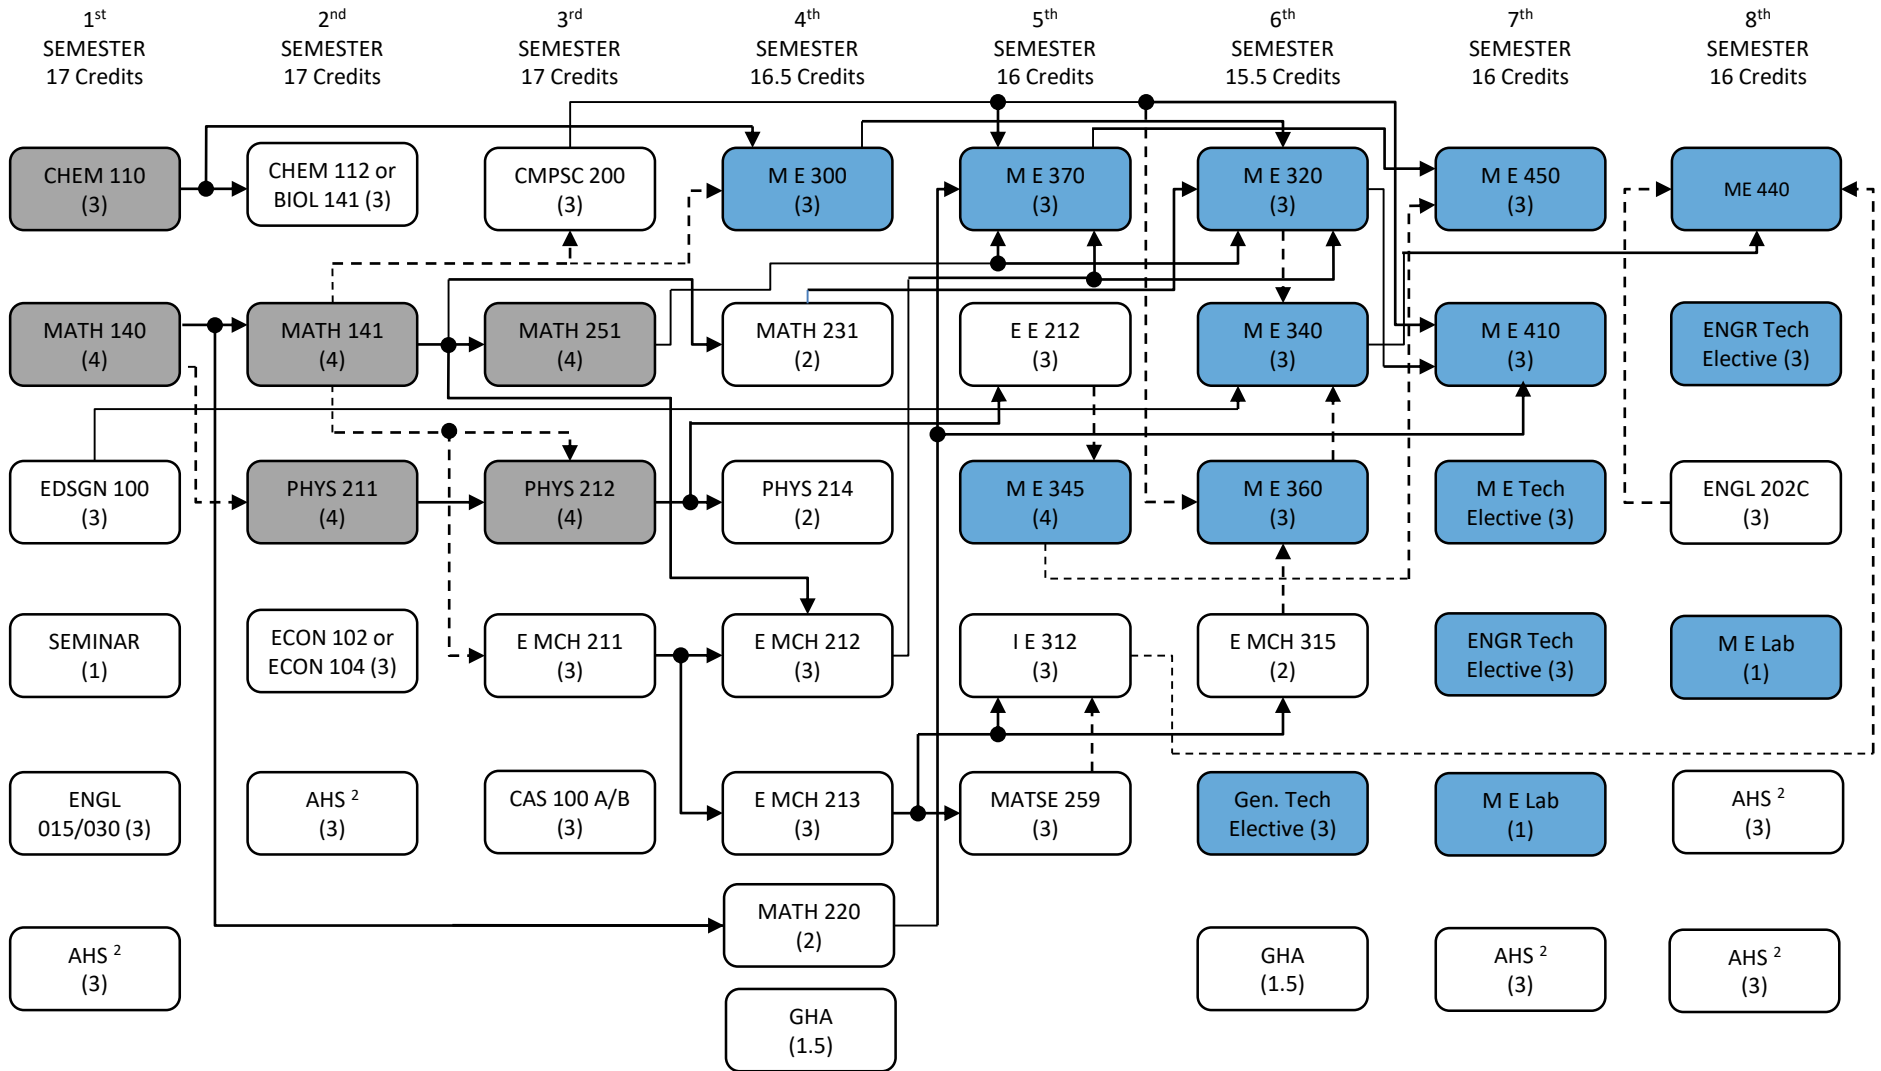

MECHANICAL ENGINEERING CURRICULUM (Option A: last Name begins with A-K)

BIOL 141 may be substituted for CHEM 112
 US Cultures and IL Cultures requirements are satisfied in conjunction with AHS courses.
 *Courses shaded in BLUE used for the In-major GPA calculation.